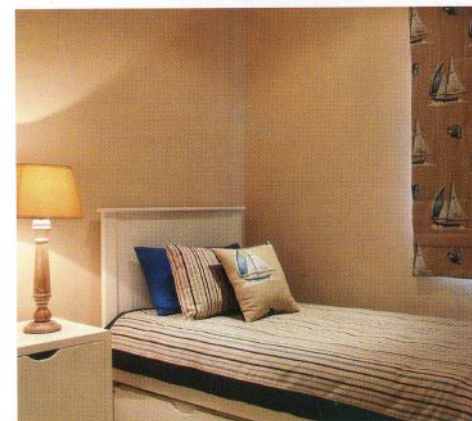

GET DECOR

A SEASIDE ESCAPE

Rich colour, texture and a luminous play on light infuses the Keve family's seaside-inspired holiday home. Chia Kougianos takes a closer look.

Photographer: Chia Kougianos

Photographer: Chia Kougianos

The house, situated in Uluwatu on the Zimbali Coastal Estate features bold, modern elements and strong architectural furniture which creates a confident backdrop. The striking colour palette of the home nestled in a hillside of natural vegetation, compliments its cosmopolitan interior.

This delightful holiday home was placed in the care of Design Ahead interior designer Stacey-Lee, who turned the home into a classic reinvented. In essence, the home is functional yet contemporary in design. With its natural exterior finishes and stylish outdoor furniture, it is suited to the tranquil surroundings of its setting and completes the restful outdoor ambience.

The interior is open and spacious, with light walls, floors and ceilings that capture the day's sunlight and reflect it around the various rooms. The focus was placed on the living and dining areas with their uncluttered selection of modern yet functional pieces.

The kitchen is equipped with a practical, yet stylish, preparation island and state-of-the-art appliances. In the lounge, the furniture features solid colours of striking combinations accented with décor accessories in a variety of softer shades.

Rich, earthy tones were chosen for the furniture and bright touches of colour and unique designs were added in the form of scatter cushions, allowing large uncluttered spaces for open living and entertaining guests.

In the bedrooms you'll find breezy bedding that could turn any room into a welcoming retreat with its sumptuous summer styled bed linen in watery blue hues and fun sea-styled prints. To accentuate the warm, cosy feel of the bedrooms, special care went into selecting the decorative yet soft lighting features to complete what truly is an inspiring visual ensemble. The bathroom's colour palette, comprising creams and browns adds to the sense of serenity, perfect for relaxation and rest.

The home truly blurs the lines between classic and playful, creating a unique escape for the Keve family that is both tranquil and intriguing.