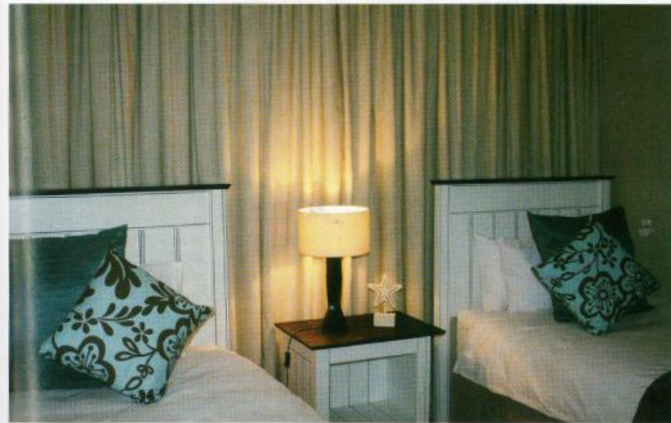

seaside elegance

Casual, fresh and quietly elegant describes the seaside styling of the Johannesburg Roux family's holiday home in Umhlanga. Chia Kougianos takes a closer look. ▶

Captivated by its beach side location and picturesque views, local interior designers, Stacey Vermeulen and Louise Metcalfe of Dynamic Duo, drew inspiration from the views and decided on a blue, turquoise and neutral based colour scheme. The décor and design is focused on contemporary styling and functionality and the result is one of striking combinations of craftsmanship and quality.

Under Stacey and Louise's guidance, the old, outdated elements of the apartment were replaced and the interior became a beautiful blend of colour and style spoken in a true contemporary voice. The high-back dining-room chairs added another dimension of space and gave way to a new dynamic level in the room. The suede chairs added warmth and made a stunning contrast against the dark mahogany wood of the table and the Venetian blinds.

Neutral floor-length curtains were added to accentuate the gorgeous large windows facing out front and three large, dark-framed mirrors in the lounge echo the beach theme throughout the home. Another eye-catching feature in the lounge is the couch table. Not wanting to reduce the new spacious feel of the room, which offered limited space for side tables, the designers had unique couches made that have tables built onto the armrests and provide a practical 'couch table.' These give the room a unique feature. The open plan kitchen, located just off the dining-room, features beautiful granite counter tops and frosted glass cupboards and there is a glass mosaic feature above the stove.

For the two bedrooms, Stacey drew on the expertise of Paul Joseph and Shaeden Watson of Deco Flooring who took into account the warm mix of neutral tones and rich shades in the master bedroom and accentuated it with rich, wooden flooring. Above the master bed hangs an original artwork painted by Louise. Other homey touches captured by Stacey and Louise are the framed family snapshots that have been added to the décor in the second bedroom, making this apartment a home from home. □

"The interior became a beautiful blend of colour and style spoken in a true contemporary voice."